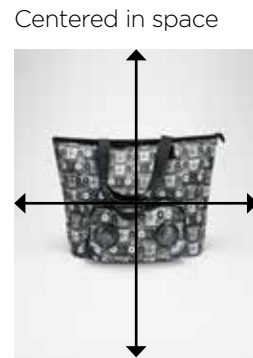

ECOM PHOTOGRAPHY STANDARD

Background: Light gray with a slight shadow

Size: 1900 x 2400 at 72 dpi

Vignette: None

Placement: Centered in space, slightly scaled down so as to not fill the entire space

Views: Front, detail, side, and back

72 dpi

Centered in space

Light gray background

RIGHT

WRONG

No vignette

RIGHT

WRONG

Slightly scaled down

RIGHT

WRONG

WRONG

Views

FRONT

DETAIL

SIDE